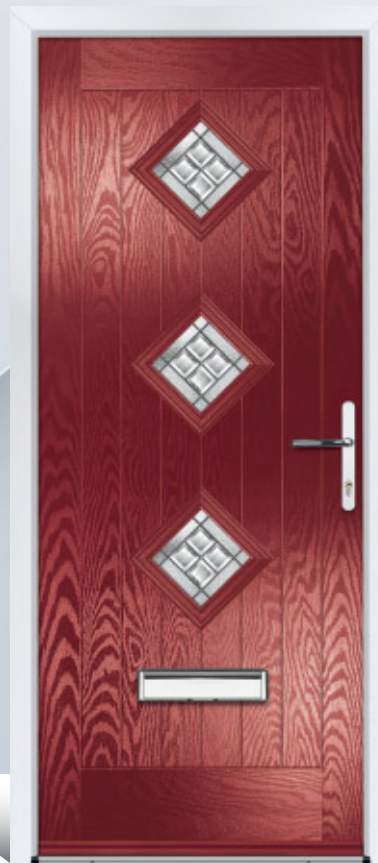

Door Colour: **Red**
Door Glass: **Bari**
Hardware Finish: **Chrome**