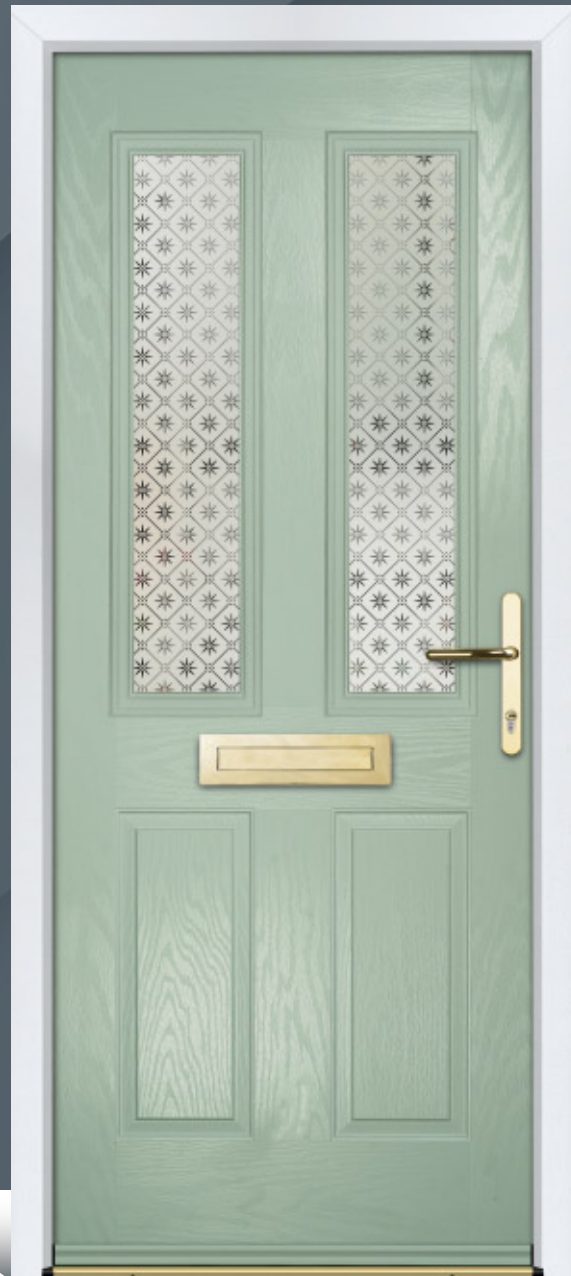

Door Colour: **Chartwell**
Door Glass: **Palermo**
Hardware Finish: **Gold**