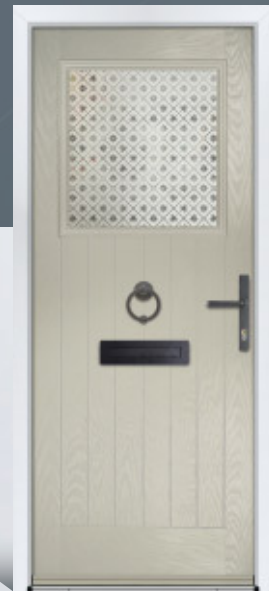

Door Colour: **Pebble**
Door Glass: **Palermo**
Hardware Finish: **Forged Black**