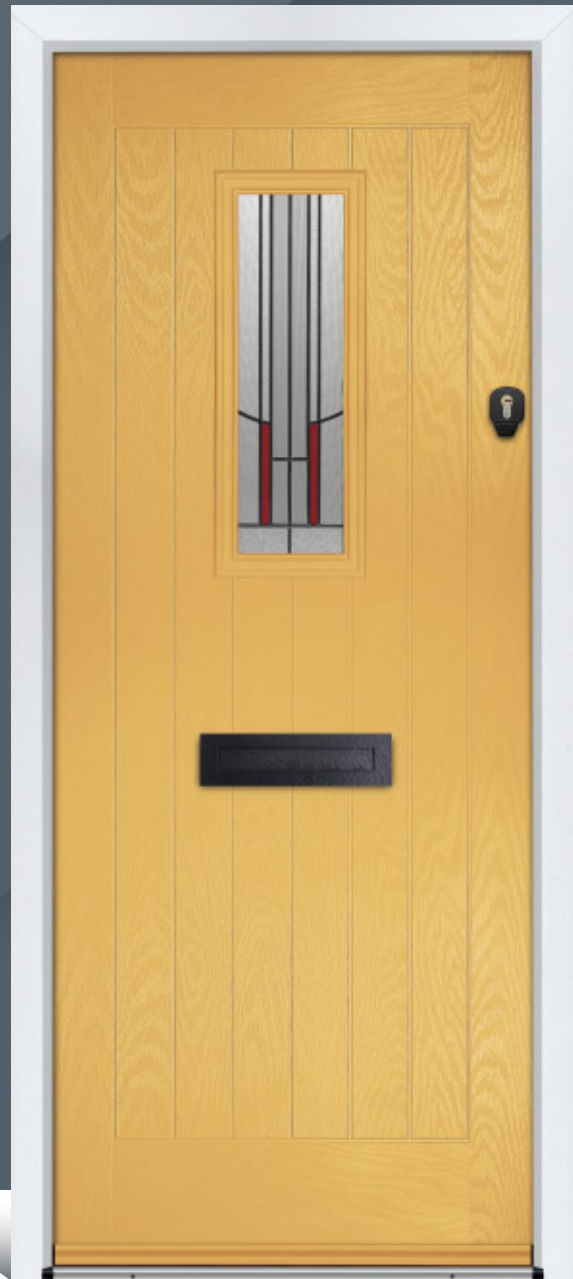

Door Colour: **Oxlip**
Door Glass: **Turin**
Hardware Finish: **Forged Black**