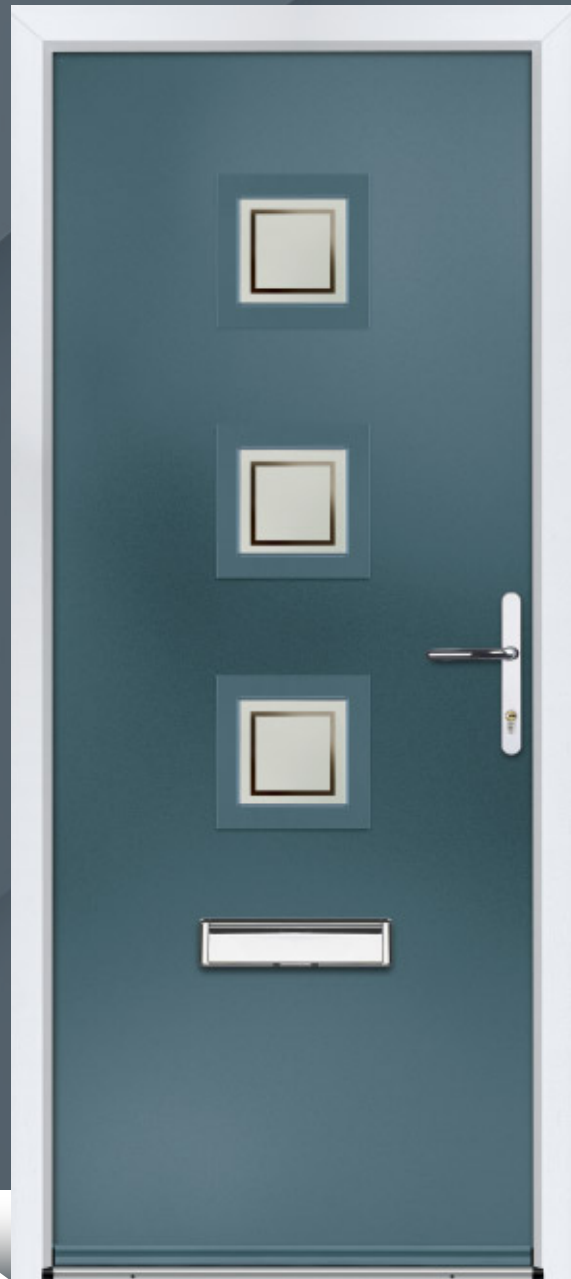

Door Colour: **Deep Saxe Blue**
Door Glass: **Pavia**
Hardware Finish: **Chrome**

VIENNA
OPTION