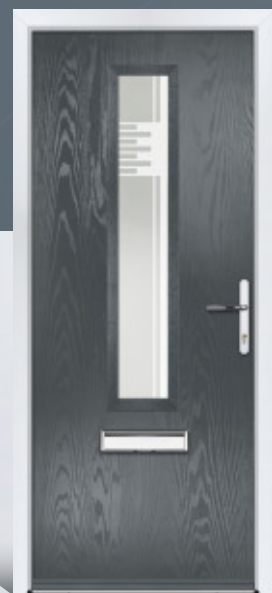

FREAN

A subtle contemporary style of door which will suit many types of home. The slim glazing panel combines beautifully with a stainless steel pull bar.

Door Colour: **Chartwell**
Door Glass: **Como**
Hardware Finish: **Stainless Steel**

Door Colour: **Slate Grey**
Door Glass: **Siena**
Hardware Finish: **Chrome**

Door Colour: **Agate**
Door Glass: **Fano**
Hardware Finish: **Stainless Steel**

Door Colour: **Silver Grey**
Door Glass: **Milan**
Hardware Finish: **Chrome**

Door Colour: **Black**
Door Glass: **Florence**
Hardware Finish: **Chrome**