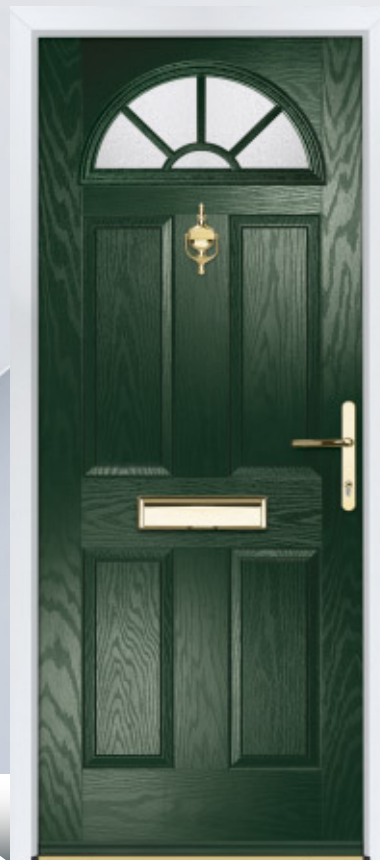

Door Colour: **Green**
Door Glass: **Grille Glazed**
Hardware Finish: **Gold**